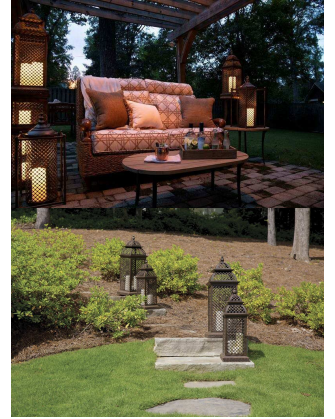

Peak Season Orleans Outdoor Lantern

SKU: PS-5738800-0123000

MSRP: \$109.00

Peak Season Orleans Outdoor Lantern

The Orleans Medium Lantern is rectangular in design with lattice work at top with carrying loop, latched front door, and no glass. The frame is made of ecoated or automotive grade steel that provides for outdoor use. It is hand painted in an antiqued bronze finish that is rustic in appearance and features close knit round patterned webbing. Place a candle or three inside to create an inviting atmosphere for your special outdoor area. Comes fully assembled and does not include candles.

Finish: Antique Bronze

Collection Name: Orleans

Material: Ecoated Steel